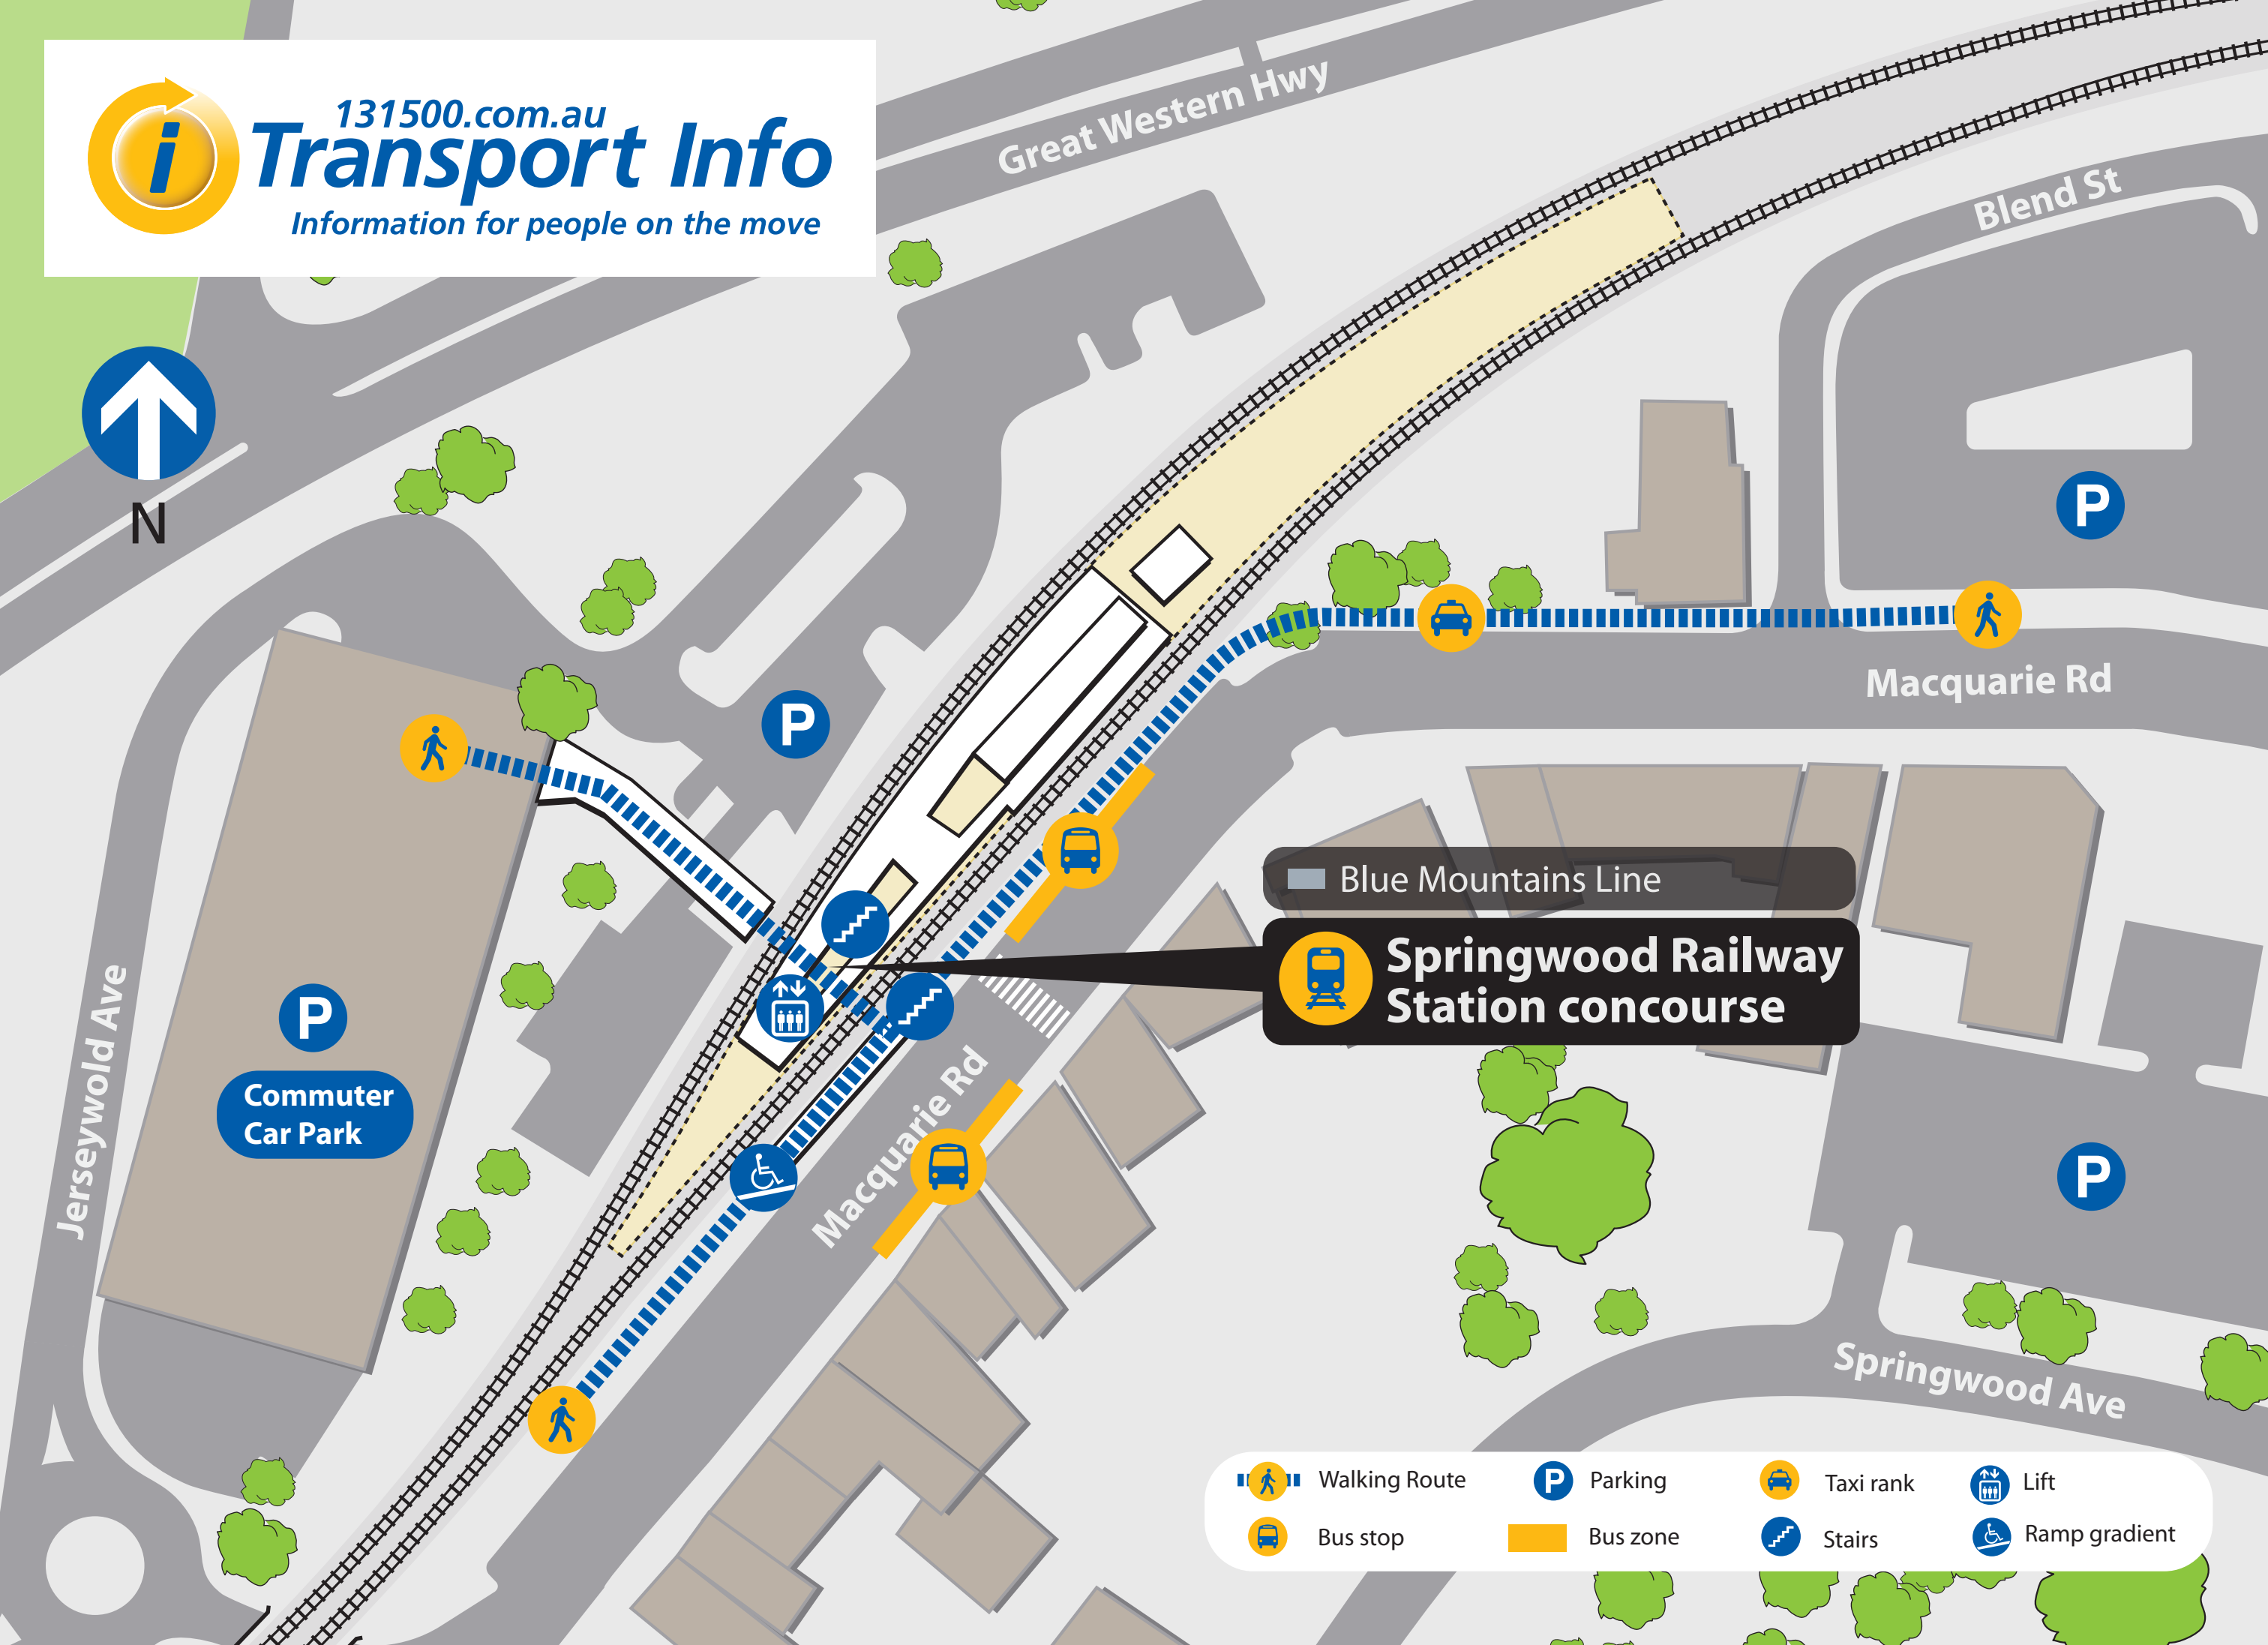

131500.com.au
Transport Info
Information for people on the move

N

Blue Mountains Line

 **Springwood Railway Station concourse**

P
Commuter Car Park

- | | | | |
|---|--|---|---|
|  Walking Route |  Parking |  Taxi rank |  Lift |
|  Bus stop |  Bus zone |  Stairs |  Ramp gradient |

bus network map

Blue Mountains Bus Co. routes

----- Rail line

Diagrammatic Map - Not to Scale

N