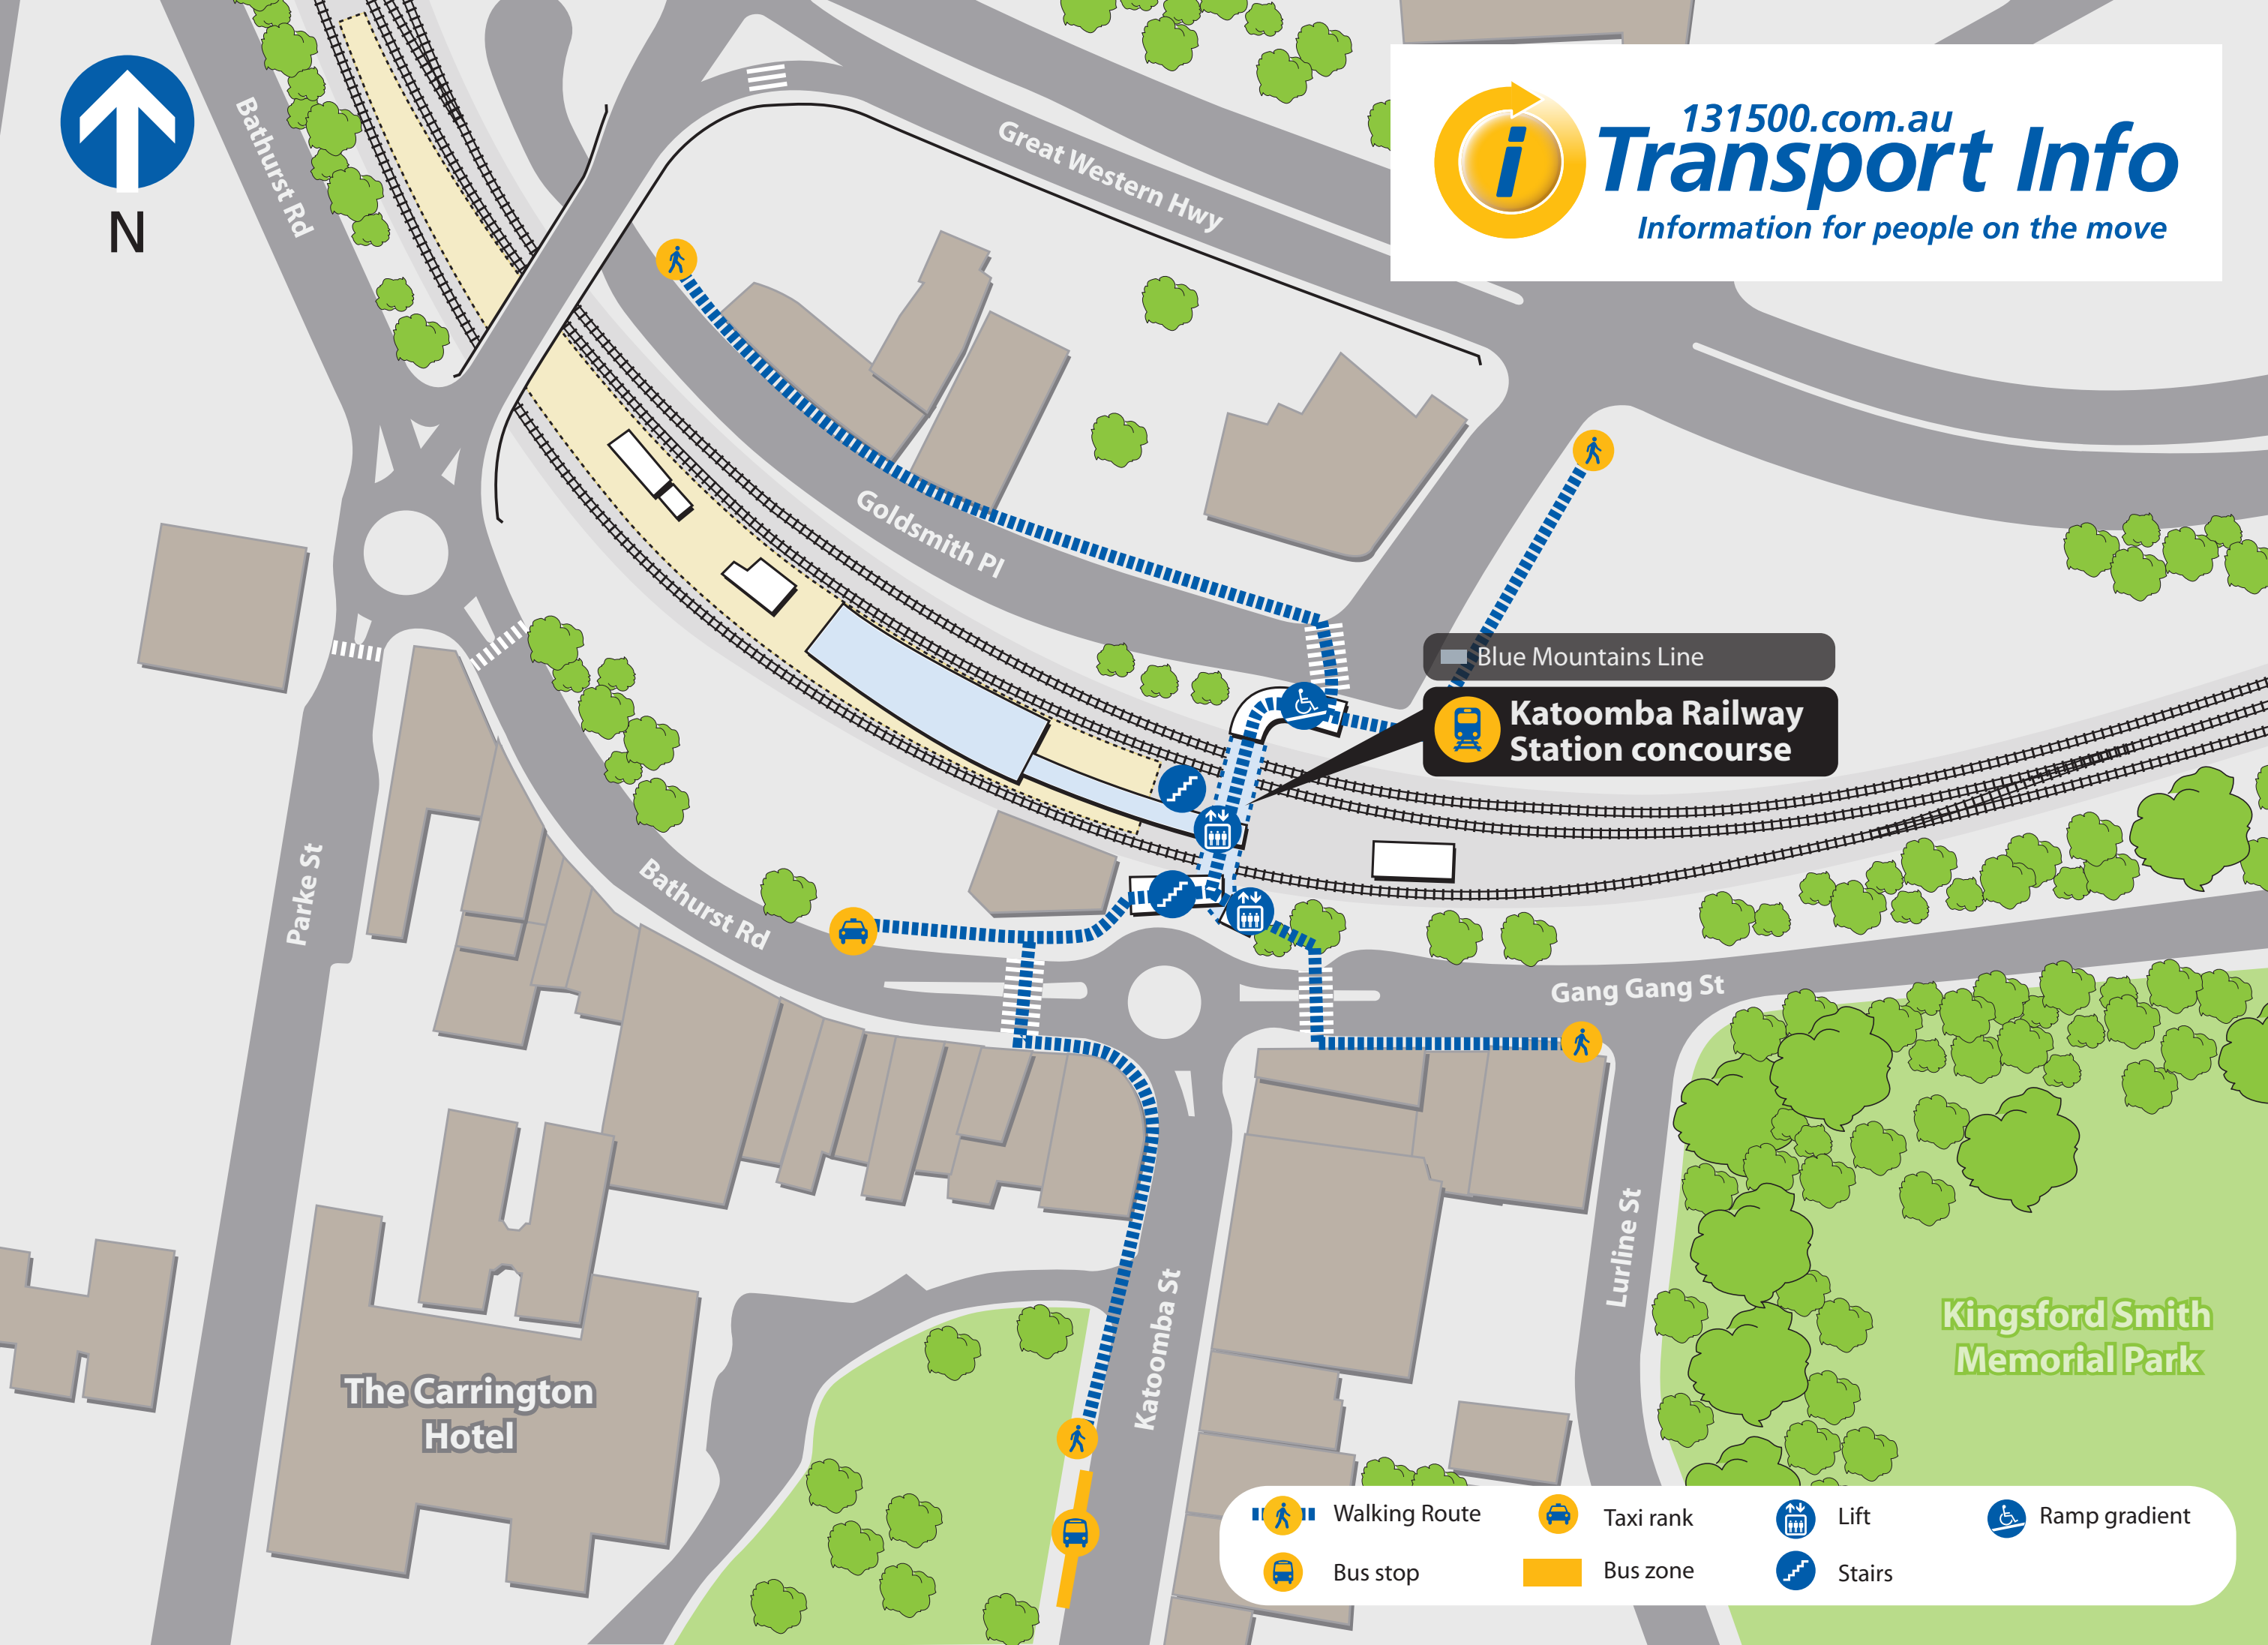

131500.com.au  
**Transport Info**  
 Information for people on the move

Blue Mountains Line  
**Katoomba Railway Station concourse**

**The Carrington Hotel**

**Kingsford Smith Memorial Park**

- Walking Route
- Taxi rank
- Lift
- Ramp gradient
- Bus stop
- Bus zone
- Stairs

To Lithgow

Mt Victoria  
**698**

Blackheath

**698** Hat Hill Rd

**698** Govetts Leap Rd

**698** Evans Lookout Rd

**697** North Katoomba

**690H** Hospital

Cliff Dr

**686**

**696**

**686**

Ada St  
**696**

Echo Point

Scenic World **686**

131500.com.au  
**Transport Info**  
Information for people on the move