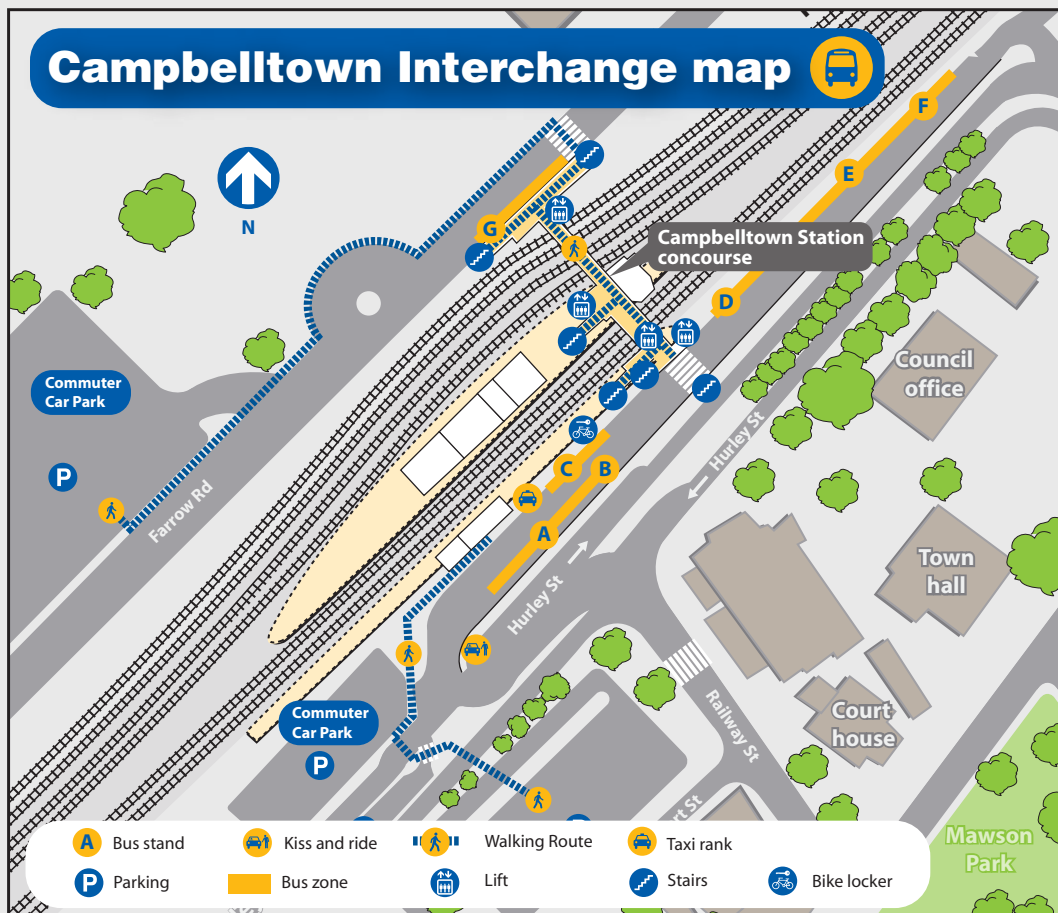

Campbelltown Interchange map

bus network map

- Busways Routes
 - Limited service
 - Interline Routes
 - Picton Buslines Routes
- Diagrammatic Map - Not to Scale

Transport Infoline
131500
 Bus Train Ferry
 mobile.131500.info
 www.131500.info

For timetables, fares and route planning, please visit www.131500.info or phone the Transport Infoline on 131 500