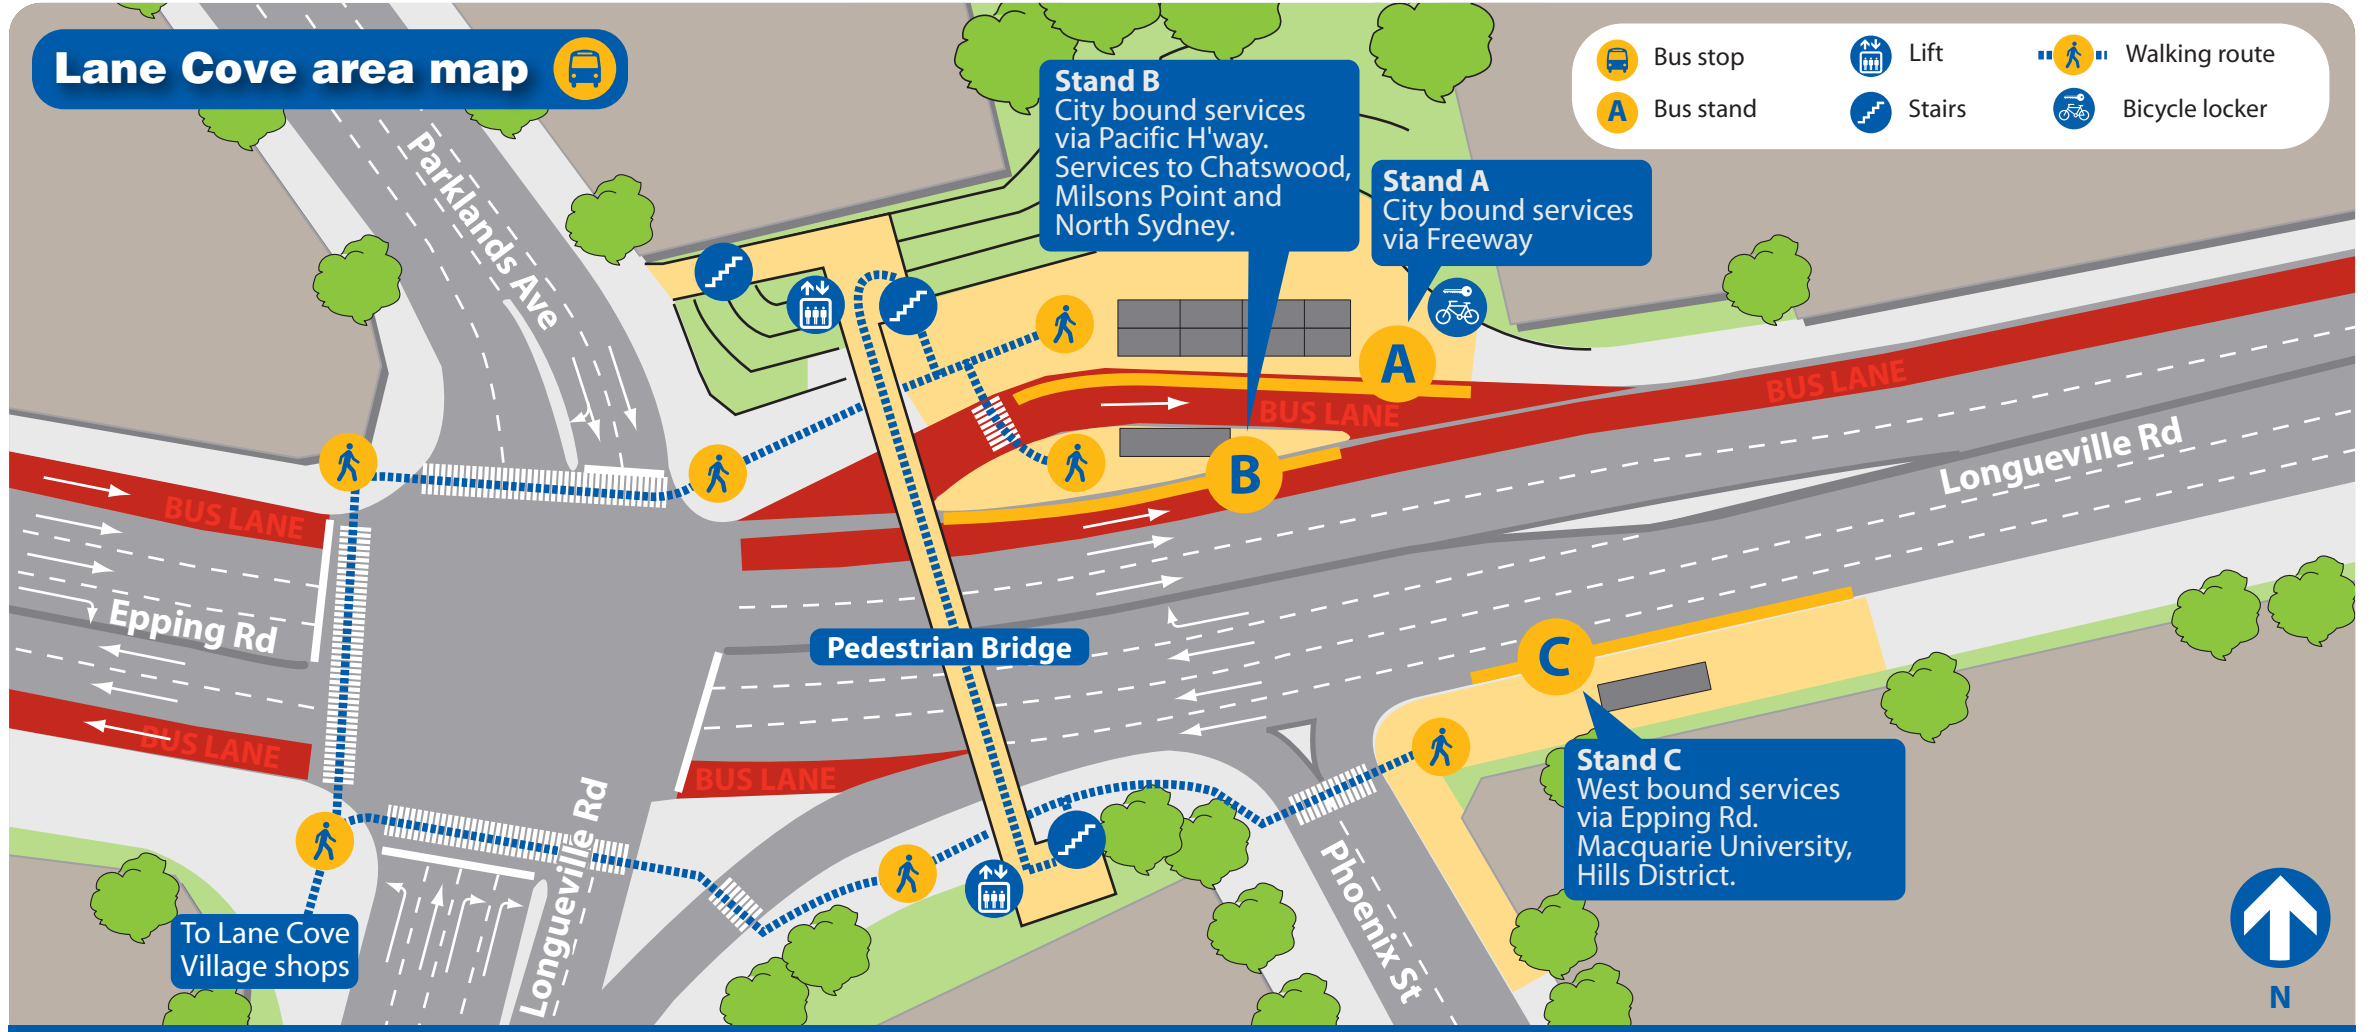

# Lane Cove area map

- Bus stop
- Bus stand
- Lift
- Stairs
- Walking route
- Bicycle locker

**Stand B**  
City bound services via Pacific H'way.  
Services to Chatswood, Milsons Point and North Sydney.

**Stand A**  
City bound services via Freeway

**Stand C**  
West bound services via Epping Rd.  
Macquarie University, Hills District.

**Pedestrian Bridge**

To Lane Cove Village shops

Sydney CBD

Milsons Point

Longueville

Riverview

Ryde

Gladesville

Denistone East

Epping

Macquarie Centre/  
University

Marsfield

M2 Busway (Bus Stations)

Dural/Cherrybrook/  
West Pennant Hills

Castle Hill

Bella Vista/Kellyville/Rouse Hill

Diagrammatic Map - Not to Scale